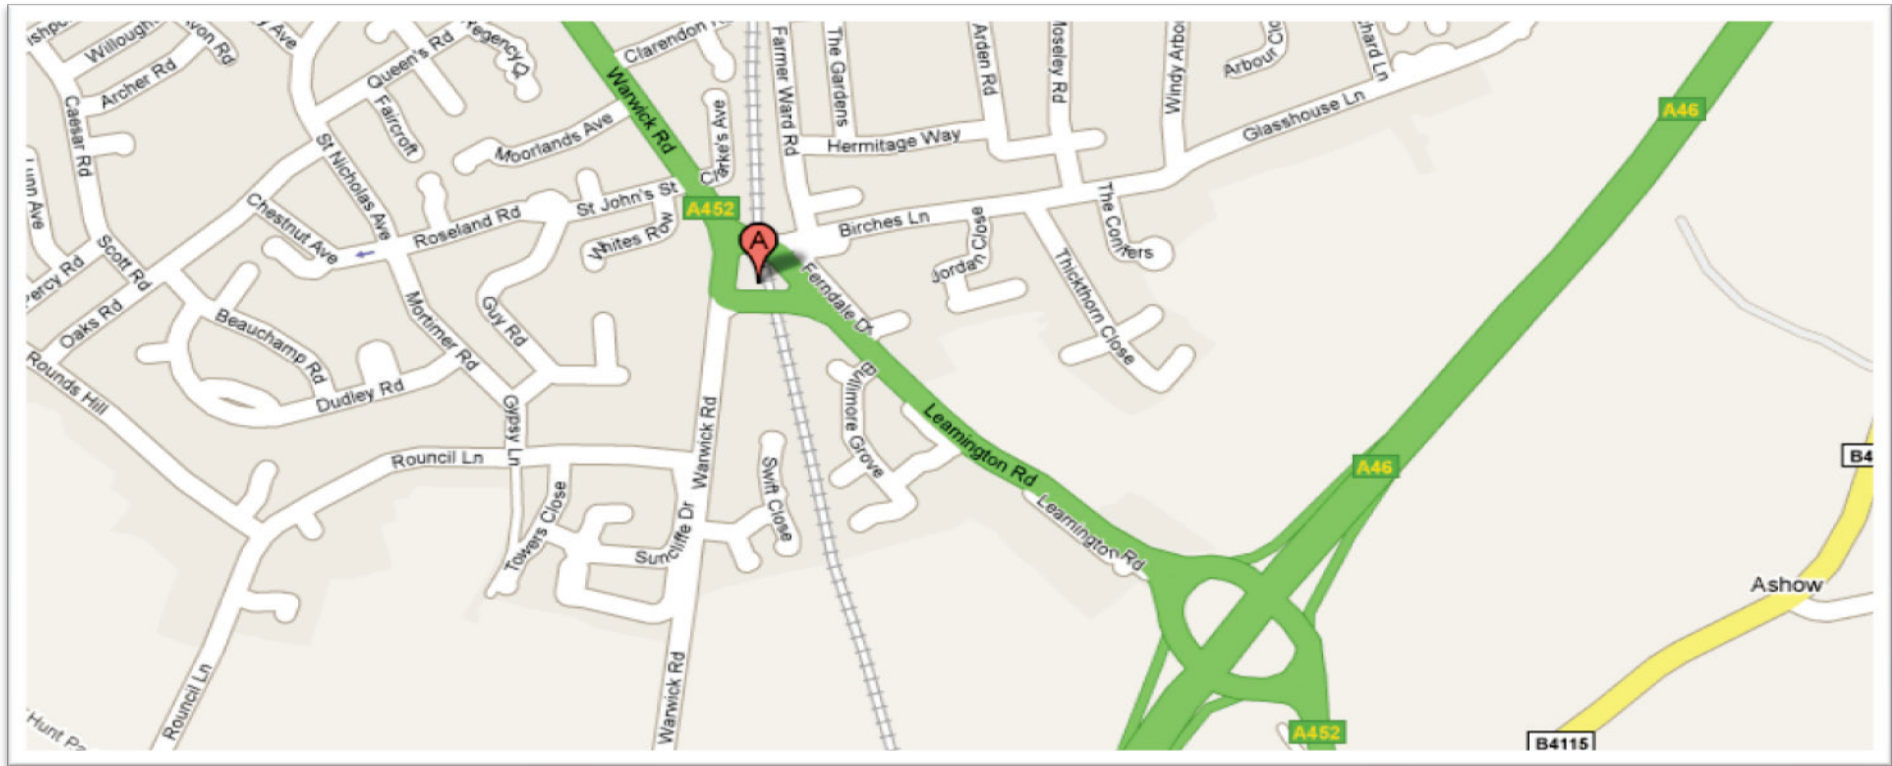

HHIC Location Map

Address:

Camden House
Warwick Rd
Kenilworth
CV8 1TH
Tel. 01926 513747

Directions:

Our offices are on the roundabout itself and the entrance is on the right hand side immediately before the Jet filling station. The A452 can be busy so I would suggest that if you miss the entrance first time, then you go round again.

The signage at the entrance will say Camden House.

There are plenty of parking spaces on site. The entrance to our office is between the old and newer parts of the building.

Sat nav users should note that the use of our postcode will not bring you exactly to the office but to a nearby cul-de-sac on Warwick Road.

For anyone coming by public transport the nearest railway station is Warwick Parkway which is on the Chiltern line between London Marylebone and Birmingham Snow Hill. We are a few minutes taxi ride away. The alternative is Coventry Station. There is a regular express bus service (X17) which runs between the bridge at Coventry station and Leamington town centre and stops very close to our office. There are four buses each hour and the journey time from Coventry is about 15 minutes. The alternative is a taxi.